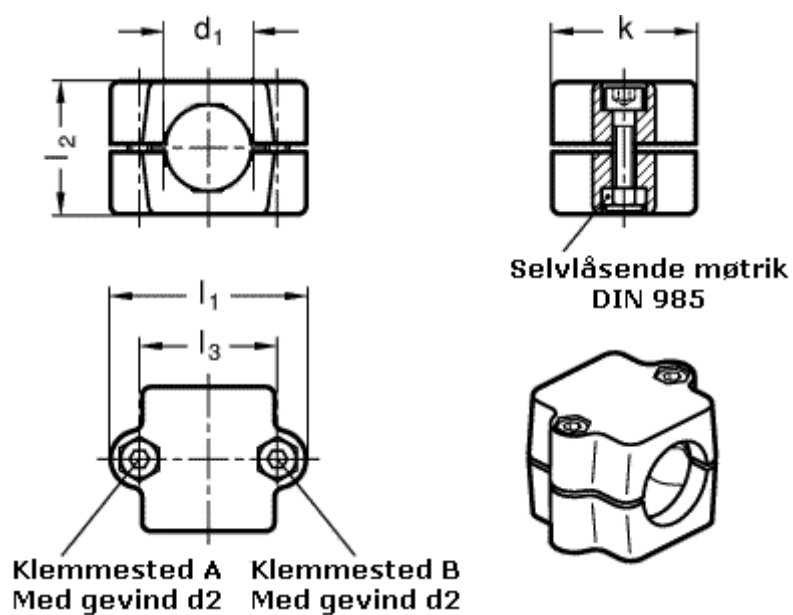

Article number: 20241B20662BL  
Description: E+G Tube connector  
GN 241-B20-66-BL

## Measures

d1 = 20  
d2 = M 8  
k = 50  
l1 = 68  
l2 = 46  
l3 = 48